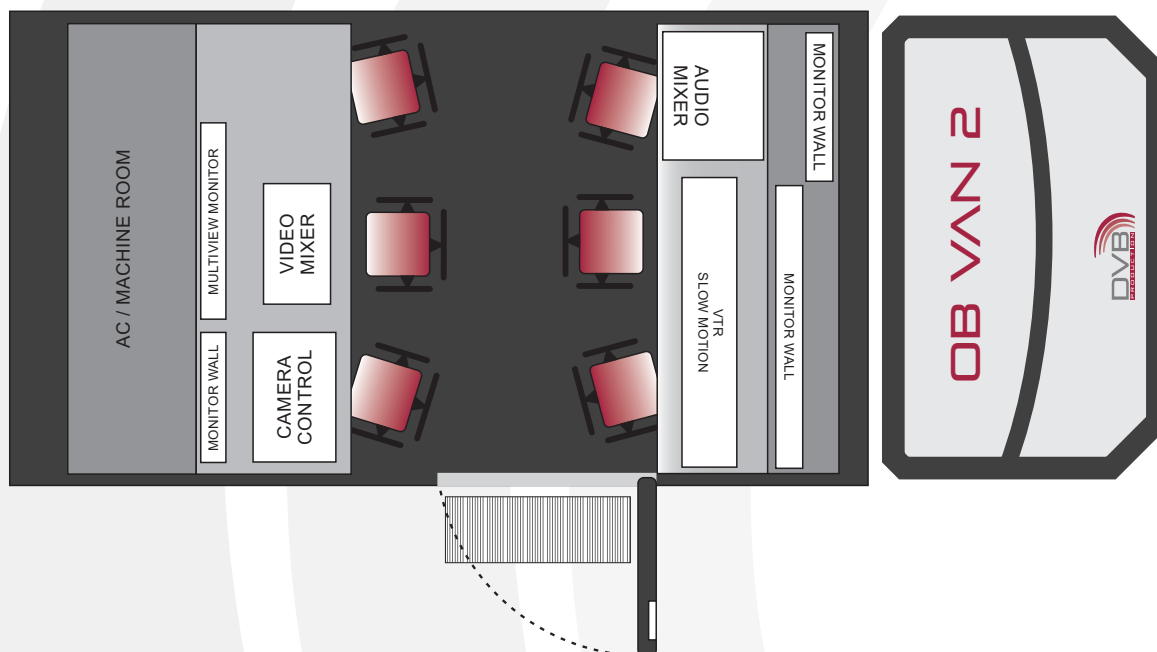

OB 2

Camera: 5 x Sony HDC-1700
1 x Sony HDC3300R Superslow

Lens: 4x standard (22x)
1x tele (99x)
4x wide (4,5; 4,8; 6.0; 4,7)

Tripods: 6x Standard Tripod

Video switcher: Ross Carbonite Ultra

Monitor: Vision: 1x 42' Sony LED Multiview
Slomo desk: 4x HP ProDesk 23'
Measure: 1x Sony 17' OLED
Audio: 1x 32' Sony LED Multiview

Video matrix: Ross Ultrix 32x32

Measure: Tektronix WFM 5200

Audio: Yamaha QL1(64MADI I/O, 32 AES Inputs, Dante)
4x Sennheiser SKM 6000
4x Sennheiser SK 5212
4x Sennheiser MKH 416
1x AEQ Olympia 3 commentary unit

Intercom: AEQ Crossnet 72
3x Wireless RadioCom
3x ClearCom party line

Conversion: 1x Lawo Vpro8

Slomo deck: 1x K2 3G Summit + 2x Dyno S Replay
1x Sony PMV-EX30
1x BlackMagic Decklink Studio
1x LGZ USB Recorder