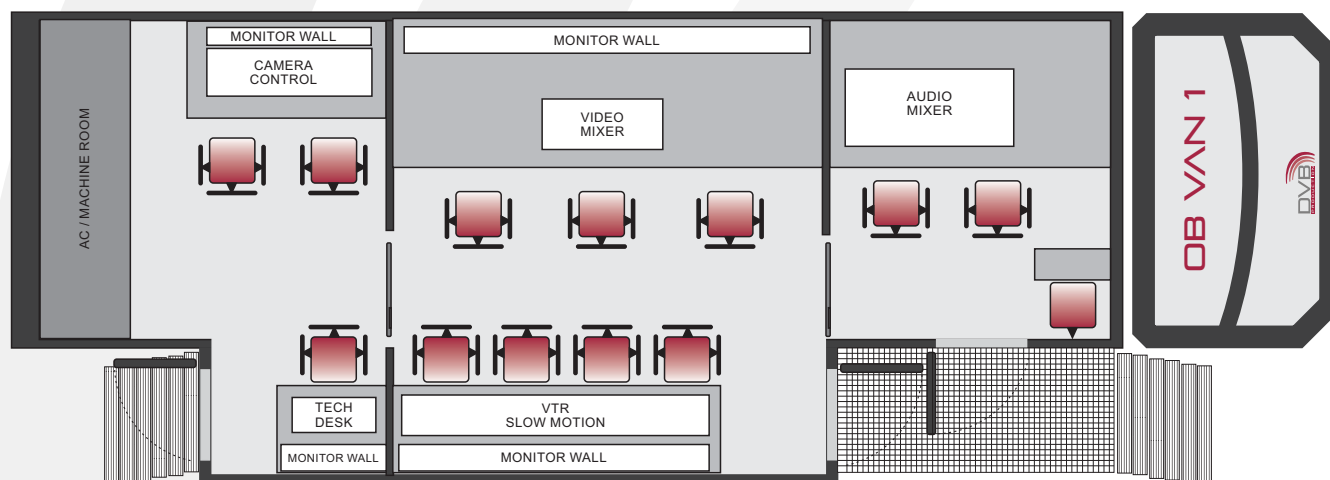

# OB 1

**Camera:** 2x Sony HDC3300R Superslow  
12x Sony HDC 3100  
2x IndieCam + Bradley Remote camera system

**Lens:** 8x standard (22x)  
2x Tele (99x)  
2x Tele (90x)  
4x Wide (4.5x)

**Tripods:** 13x Standard Tripod  
1x ABC crane 12m  
1x Orbiter Camera Seat

**Video switcher:** Sony MVS 3000

**Monitor:** Vision: 6x 43' Sony LCD Multiview  
Slomo desk: 6x 43' Sony LCD Multiview  
Measure: 3x Sony 17' OLED, 2x 43' Sony LCD Multiview  
Tech desk: 2x 43' Sony LCD Multiview  
Audio: 3x Craltech Quad LCD

**Video matrix:** Evertz 128x256

**Measure:** 2x Harris CMN-91

**Audio:** Studer VISTA 5 (64 Analog Inputs, 64 AES Inputs, 64 MADI)  
4x Sennheiser SKM 6000  
6x Sennheiser SK 5212  
16x Sennheiser MKH 416  
1x Surround Microphone DPA 5100  
1x PC with 4ch audio card and Jingle player

**Intercom:** ClearCom Pico 36 port  
5x Wireless Tempest  
5x ClearCom party line  
ISDN,GSM, IP hybrid  
2x Sonifex Commentary unit CM-CU21

**Conversion:** 2x LAWO vPro 8  
2x Riedel MicroN

**Slomo deck:** 3x Grass Valley 3G Summit + 3x K2 Dyno Video Replay (6ch IN / 4ch OUT)  
1X Sony XDS-1000  
1x SONY XDCAM PDW-F1600  
1x LGZ USB Recorder