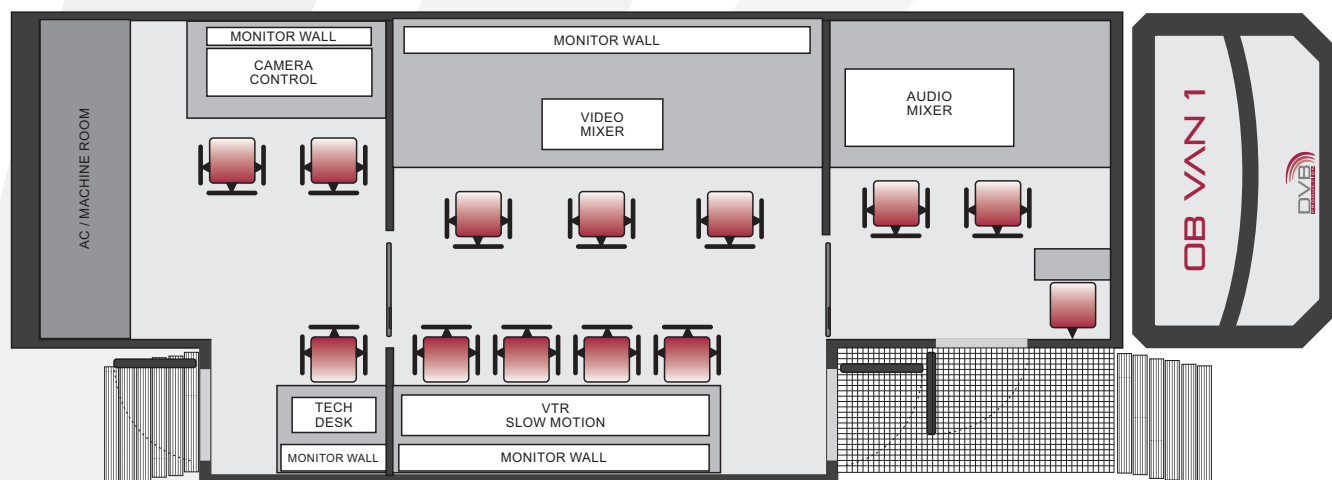

OB 1

Camera: 2x Sony HDC3300R Superslow
5x Sony HDC 1700
8x Sony HXC-100
1x Qball Remote camera system

Lens: 8x standard (22x)
1x Tele (99x)
3x Tele (86)
4x Wide (4.5x)

Tripods: 13x Standard Tripod
1x ABC JIB
1x Orbiter Camera Seat

Video switcher: Sony MVS 3000

Monitor: Vision: 6x 43' Sony LCD Multiview
Slomo desk: 6x 43' Sony LCD Multiview
Measure: 3x Sony 17' OLED, 2x 43' Sony LCD Multiview
Tech desk: 2x 43' Sony LCD Multiview
Audio: 3x Craltech Quad LCD

Video matrix: Evertz 128x256

Measure: 2x Harris CMN-91

Audio: Studer VISTA 5 (64 Analog Inputs, 64 AES Inputs, 64 MADI)
6x Sennheiser SKM 5200
6x Sennheiser SK 5212
16x Sennheiser MKH 416
1x Surround Microphone DPA 5100

Intercom: ClearCom Pico 36 port
5x Wireless Tempest
5x ClearCom party line

Conversion: 2x LAWO vPro 8
3x AJA FS1

Slomo deck: 2x Grass Valley 3G Summit + 3x K2 Dyno Video Replay (6ch IN / 4ch OUT)
1X Sony XDS-1000
2x SONY HDCAM HDW-D1800
1x LGZ USB Recorder