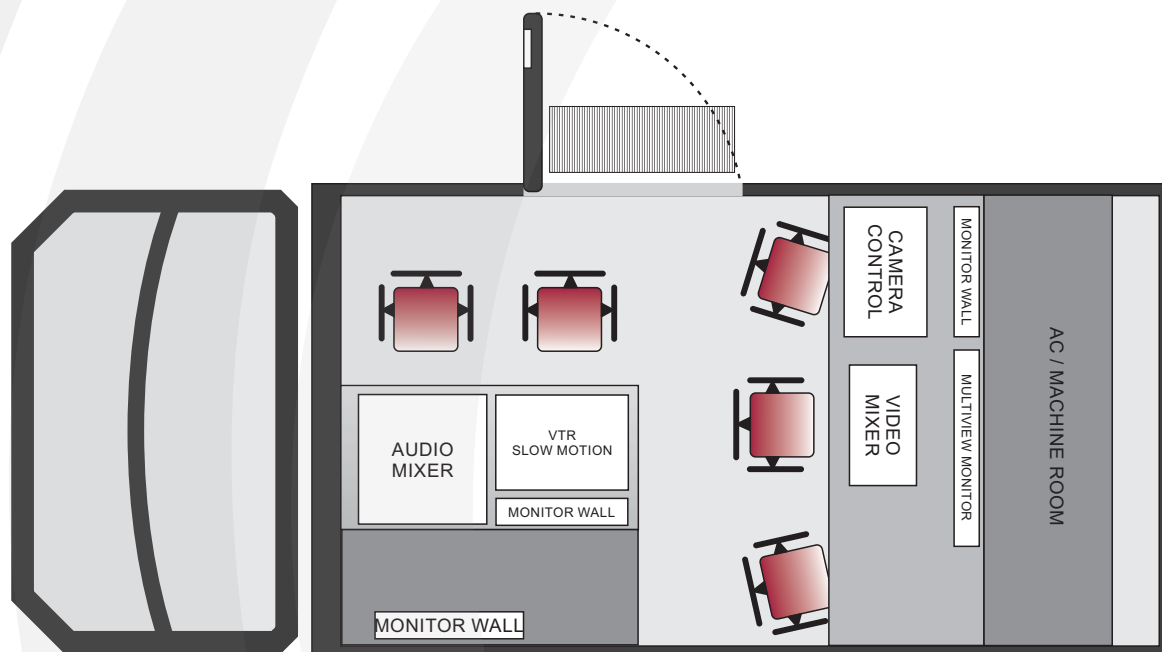

OB VAN 2

Camera: 5x Sony HSC-100

Lens: 3x Standard 22x
1x Tele 40x
1x Wide 6,3x

Tripods: 6x Standard Tripod

Video switcher: Ross Crossover 16

Monitor: Vision: 1x 42' LG LED Multiview
Slomo desk: 1x DataVideo 5'
Measure: 1x JVC 17' OLED
Audio: 1x 32' LG LED Multiview

Video matrix: AJA Kumo 16x16

Measure: Harris CMN-91

Audio: Yamaha DM-1000 (16 analog Inputs, 32 AES Inputs)
4x Sennheiser SKM 5200
4x Sennheiser SK 5212
4x Sennheiser MKH 416

Intercom: ClearCom MS 704 / RM 704
3x Wireless RadioCom
3x ClearCom party line

Conversion: 1x AJA FS1

Recording system: 1x NewTek 3play 425 (4ch IN / 2ch OUT)
1x Sony DVWM-2000
1x Sony PMV-EX30
1x BlackMagic Decklink Studio