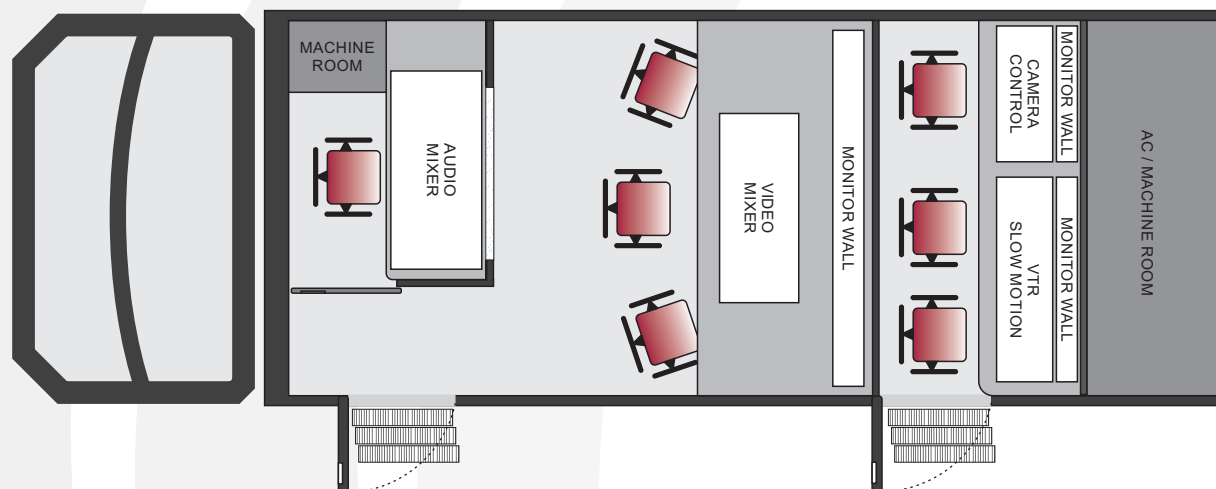

OB VAN 1

Camera:
 4x Sony HDC-1700L
 1x Sony HDC-3300R SuperSlow
 3x Sony HSC-100
 2x Sony FingerCam HXR-MC1P

Lens:
 5x standard (22x, 20x)
 3x Tele (99x, 55x, 40x,)
 3x Wide (4.5x, 4,7x, 6.0x)

Tripods: 7x Standard Tripod

Video switcher: Sony MVS 3000

Monitor:
 Vision: 2x 46" Sony OLED Multiview
 Slomo desk: 4x HP 24" Z2440
 Measure: 1x Sony 17" OLED
 3x DataVideo TLM 434h
 Audio: 2x BlackMagic SmartScope DUO 4k

Video matrix: Evertz 32x32

Measure: Harris CMN-91

Audio:
 Studer VISTA 5 (48 Analog Inputs, 32 AES Inputs)
 6x Sennheiser SKM 5200
 6x Sennheiser SK 5212
 8x Sennheiser MKH 416

Intercom:
 ClearCom Pico 36 port
 4x Wireless Tempest
 5x ClearCom party line

Conversion: 2x AJA FS1

Slomo deck:
 2x Grass Valley K2 Dyno Video Replay (6ch IN / 2ch OUT)
 1X Sony XDS-1000
 2X BlackMagic 4k Extreme

Modular & SPG
 1x Evertz 500FR
 1x SPG 5600