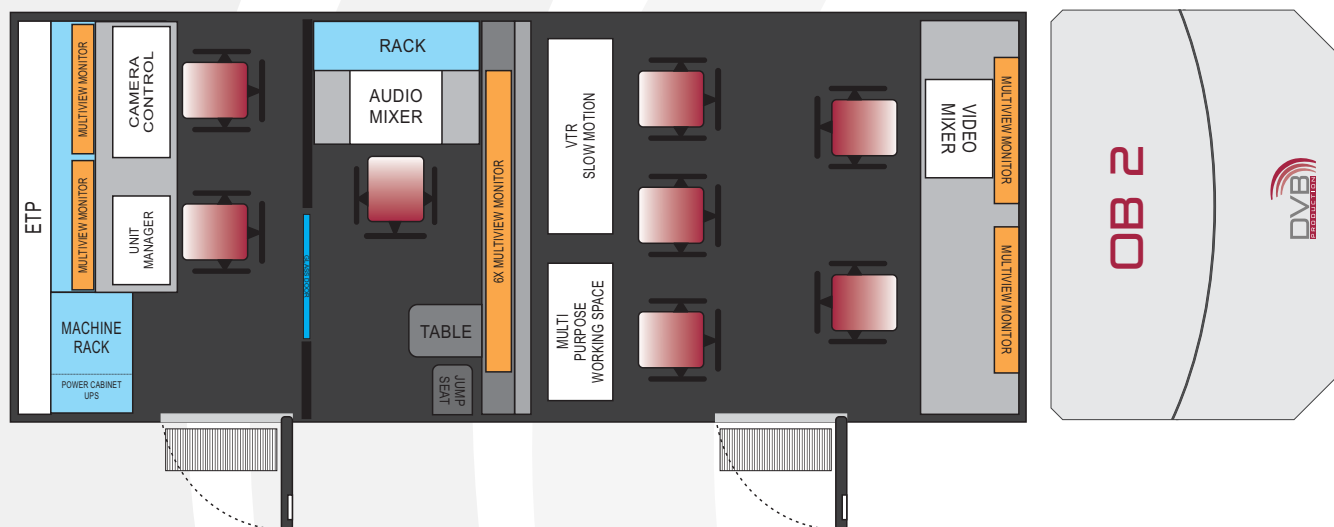

# OB 2

**Camera:** 5 x Sony HDC-1700  
1 x Sony HDC3300R Superslow

**Lens:** 5x standard (22x, 24x, 25x)  
1x tele (99x)  
5x wide (4,3x4,5; 4,8; 6.0; 4,7)

**Tripods:** 6x Standard Tripod

**Video switcher:** Ross Carbonite Ultra

**Monitor:** Vision: 2x 42' Sony LED Multiview  
Slomo desk: 6x 32' Sony LED Multiview  
Measure: 1x Sony 17' OLED  
Audio: 1x 32' Sony LED Multiview

**Video matrix:** Ross Ultrix 36x36

**Measure:** Tektronix WFM 5200

**Audio:** Calrec BRIO (64MADI I/O, 32 AES Inputs, Dante)  
4x Sennheiser SKM 6000  
4x Sennheiser SK 5212  
4x Sennheiser MKH 416  
1x AEQ Olympia 3 commentary unit

**Intercom:** AEQ Crossnet 72  
4x Wireless Riedel Bolero

**Slomo deck:** 2x K2 3G Summit + 2x Dyno S Replay  
1x Sony PMV-EX30  
1x Sony PDW-F1600  
1x LGZ USB Recorder