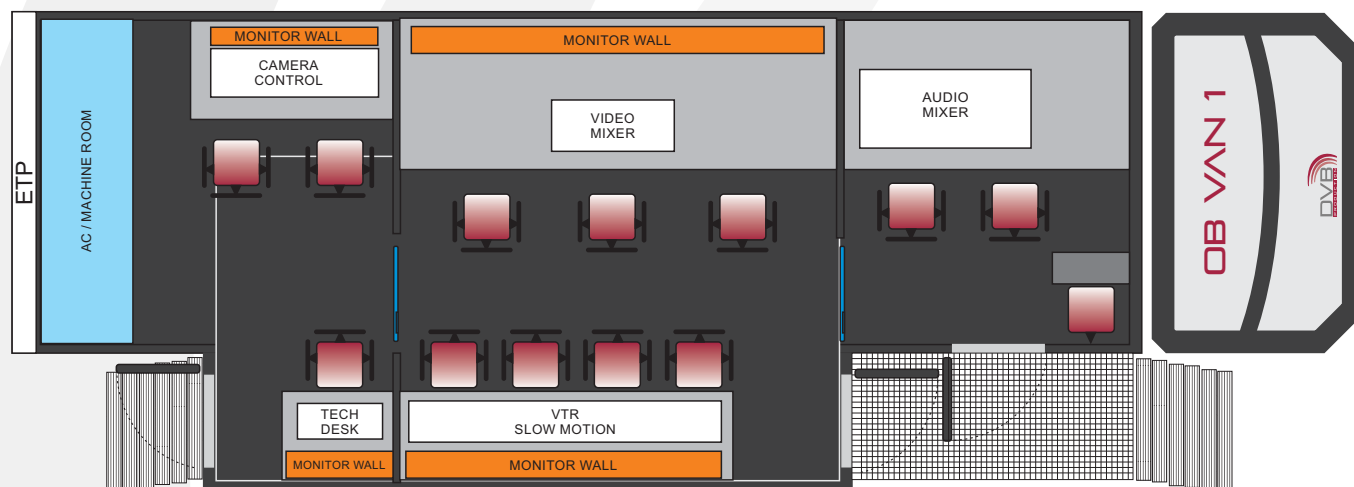

# OB 1

**Camera:**  
 8x Sony HDC 3100  
 1x Sony HDC4300  
 2x Sony HDC3300R  
 1x Sony BRC-H900  
 4x Dreamchip + Bradley Remote camera system

**Lens:**  
 8x standard (22x UHD)      1x box (27x)  
 2x Tele (99x)                1x standard (24x)  
 2x Tele (90x UHD)        1x standard (25x UHD)  
 2x Wide (4.5x)              1x Wide (4.5x UHD)

**Tripods:**  
 13x Standard Tripod  
 1x ABC crane 12m  
 1x Orbiter Camera Seat

**Video switcher:** Sony XVS 7000

**Monitor:**  
 Vision: 6x 43" Sony LCD Multiview  
 Slomo desk: 6x 43" Sony LCD Multiview  
 Measure: 3x Sony 17" OLED, 2x 43" Sony LCD Multiview  
 Tech desk: 2x 43" Sony LCD Multiview  
 Audio: 4x Craltech Quad LCD

**Intercom:**  
 RTS Odin, 128 port  
 4x RTS Digital Beltpack, 2x RTS Desktop panel  
 5x Riedel Bolero + 2x antenna  
 Quantumn Prodys IP Codec  
 2x Sonifex Commentary unit CM-CU21

**Conversion:**  
 2x LAWO vPro 8  
 3x Riedel MicroN

**Slomo deck:**  
 1x EVS VIA 12ch + 2x Remote  
 1x IP Director  
 2x Grass Valley 3G Summit + 3x K2 Dyno Video Replay (6ch IN / 4ch OUT)  
 1x Sony XDS-1000